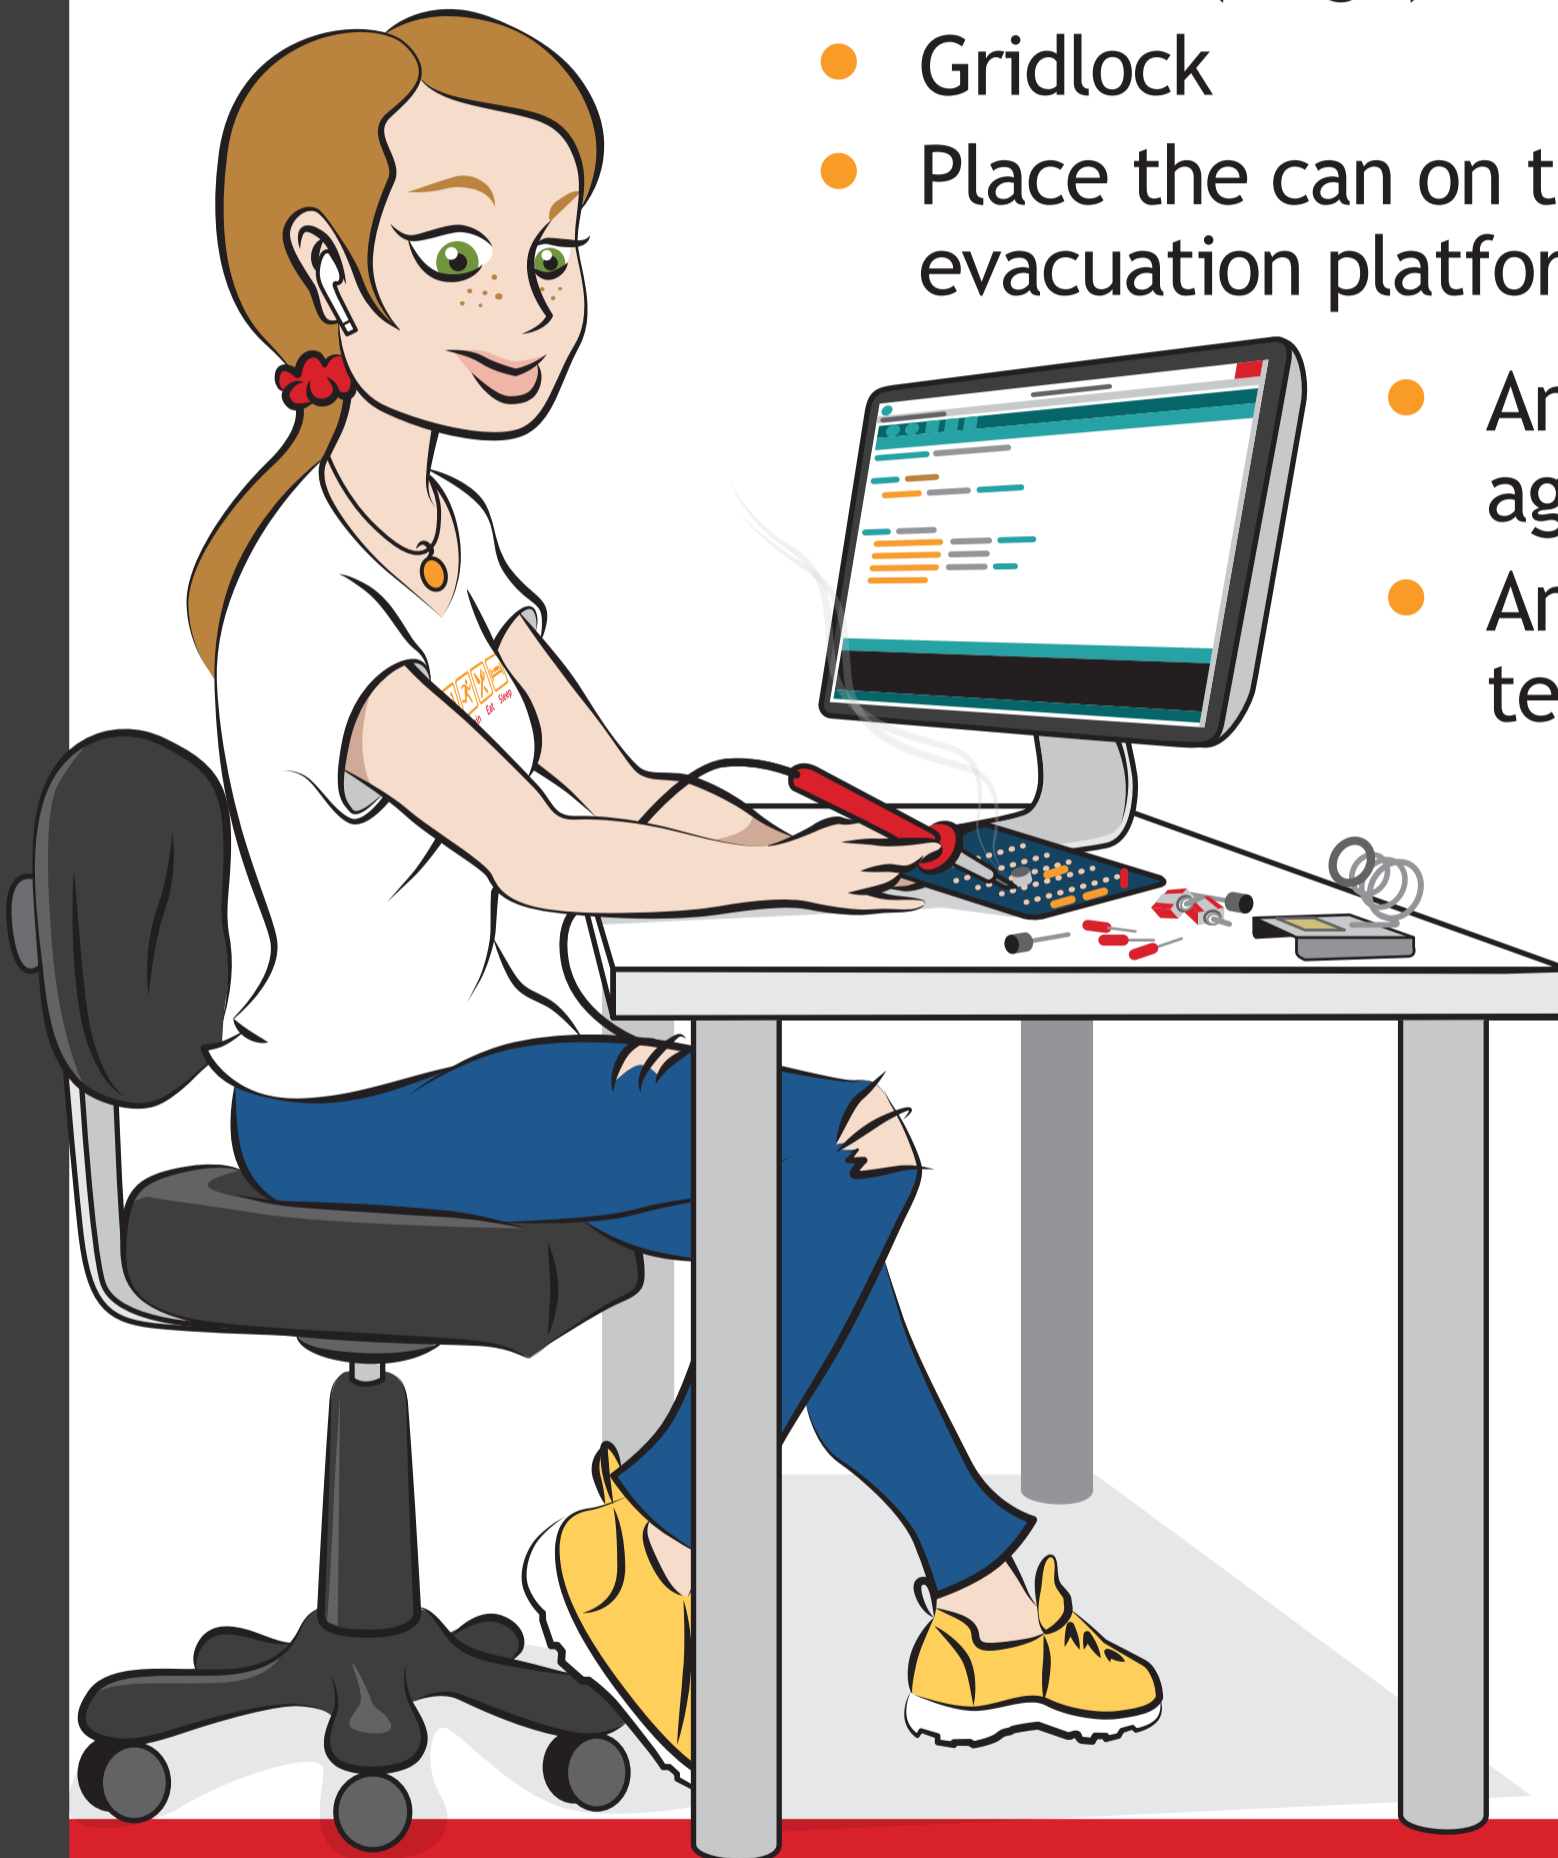

Robocup: Advanced Rescue

Secondary Rescue plus:

- 270mm (large) doorway
- Gridlock
- Place the can on the evacuation platform

- Any school age student
- Any technology

[ClubEngineer.org/Rescue](https://clubengineer.org/Rescue)