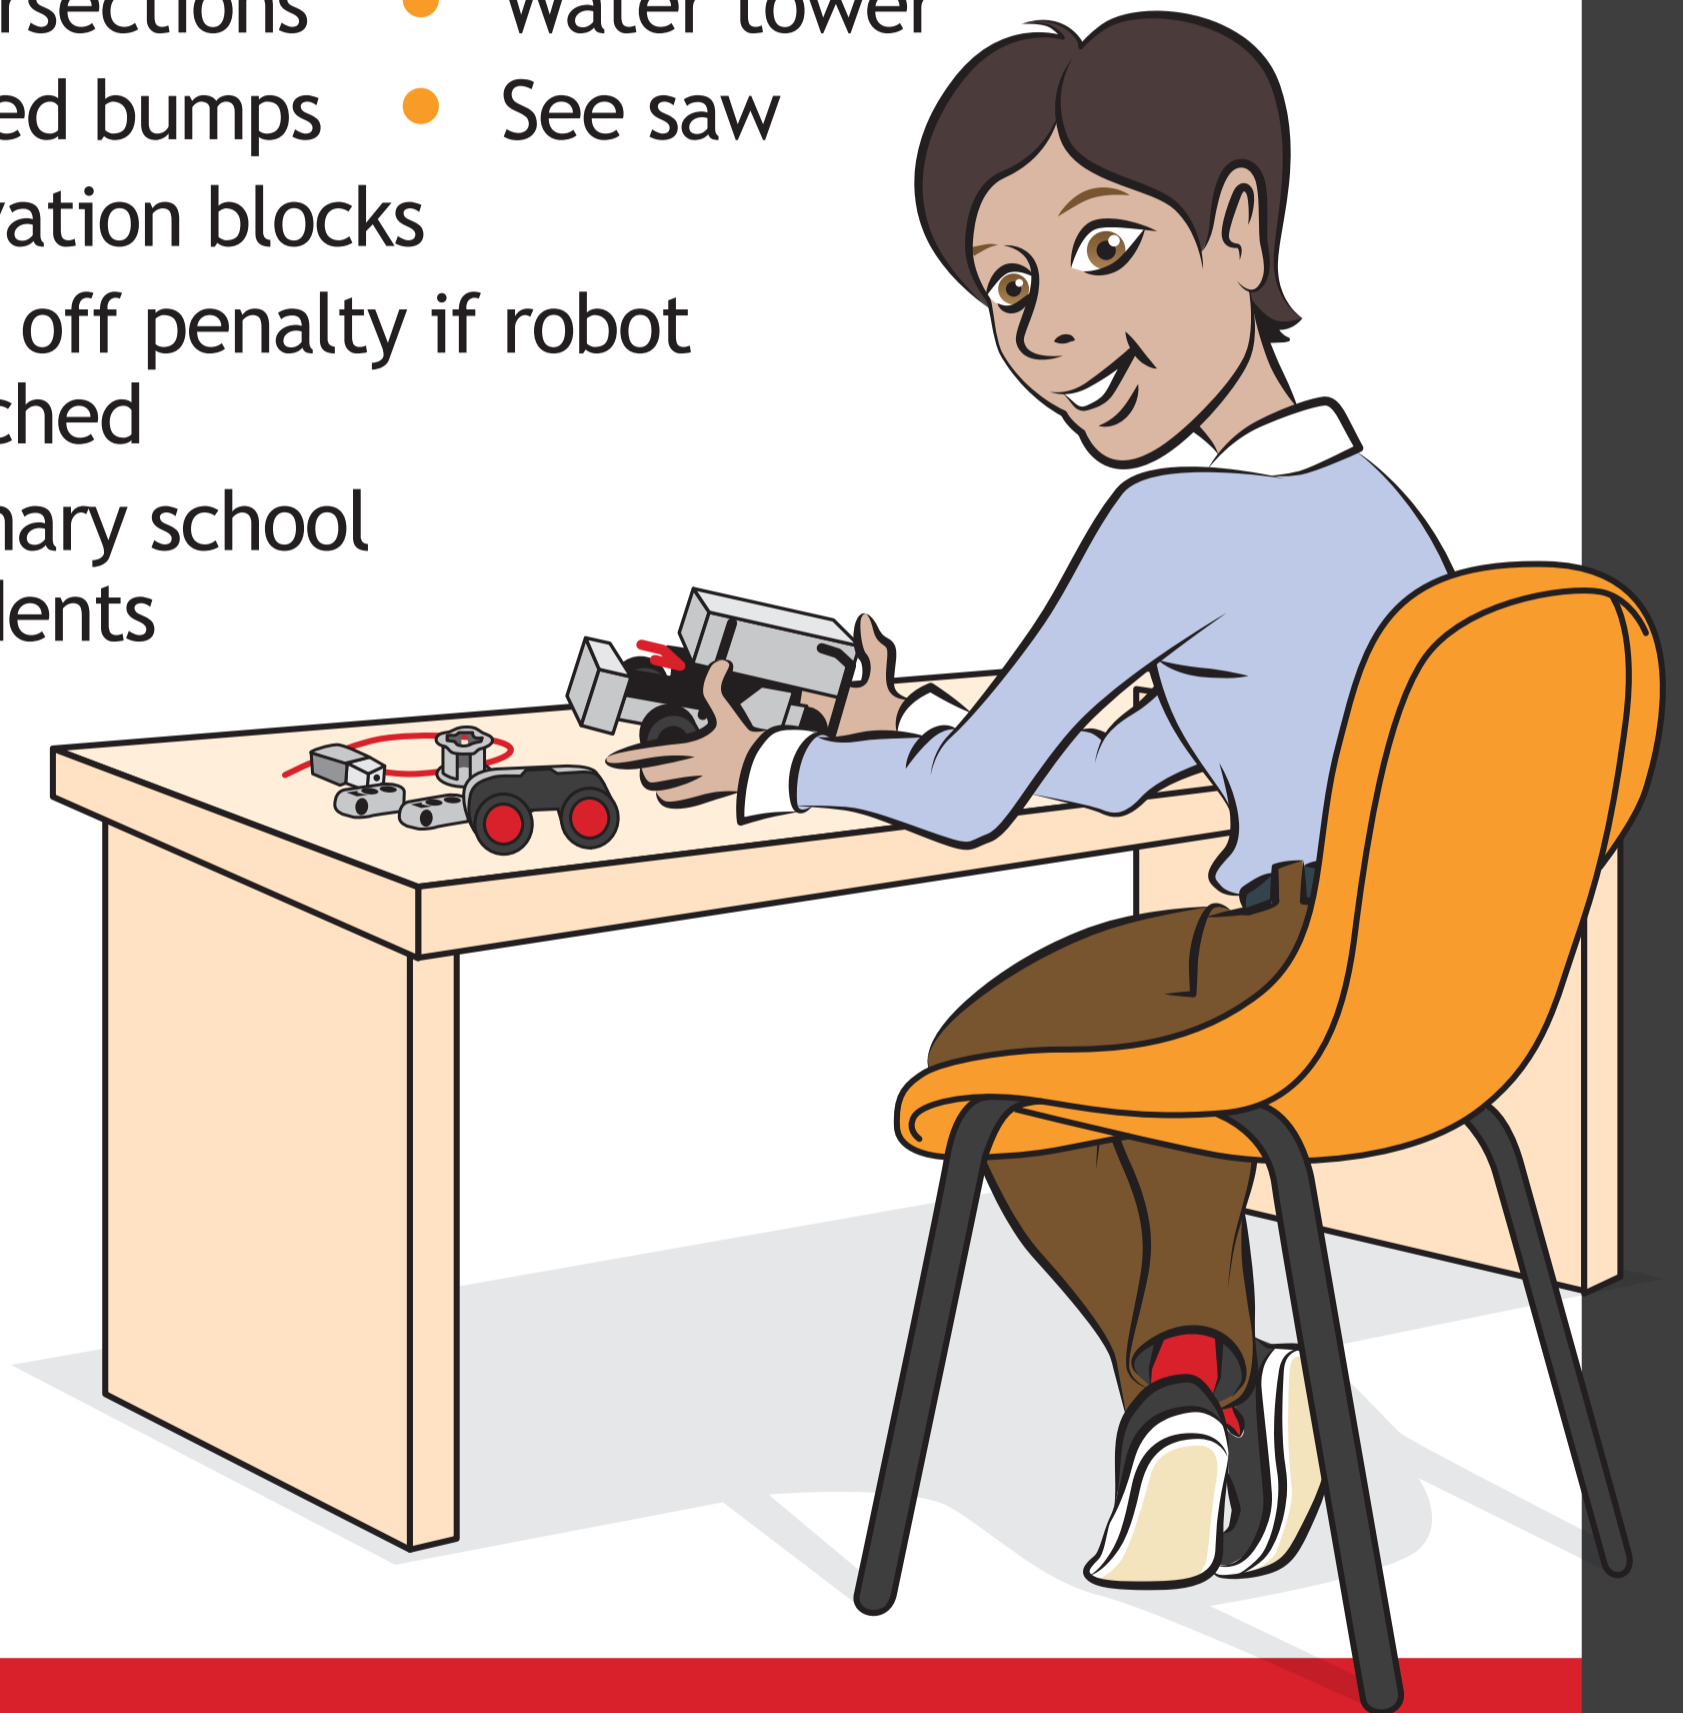

# Robocup: Primary Rescue

Riley Rover Rescue plus:

- 180mm (small) doorway
- Any hardware or software
- Intersections
- Water tower
- Speed bumps
- See saw
- Elevation blocks
- One off penalty if robot touched
- Primary school students

[ClubEngineer.org/Rescue](https://www.clubengineer.org/Rescue)

The magic is in the code