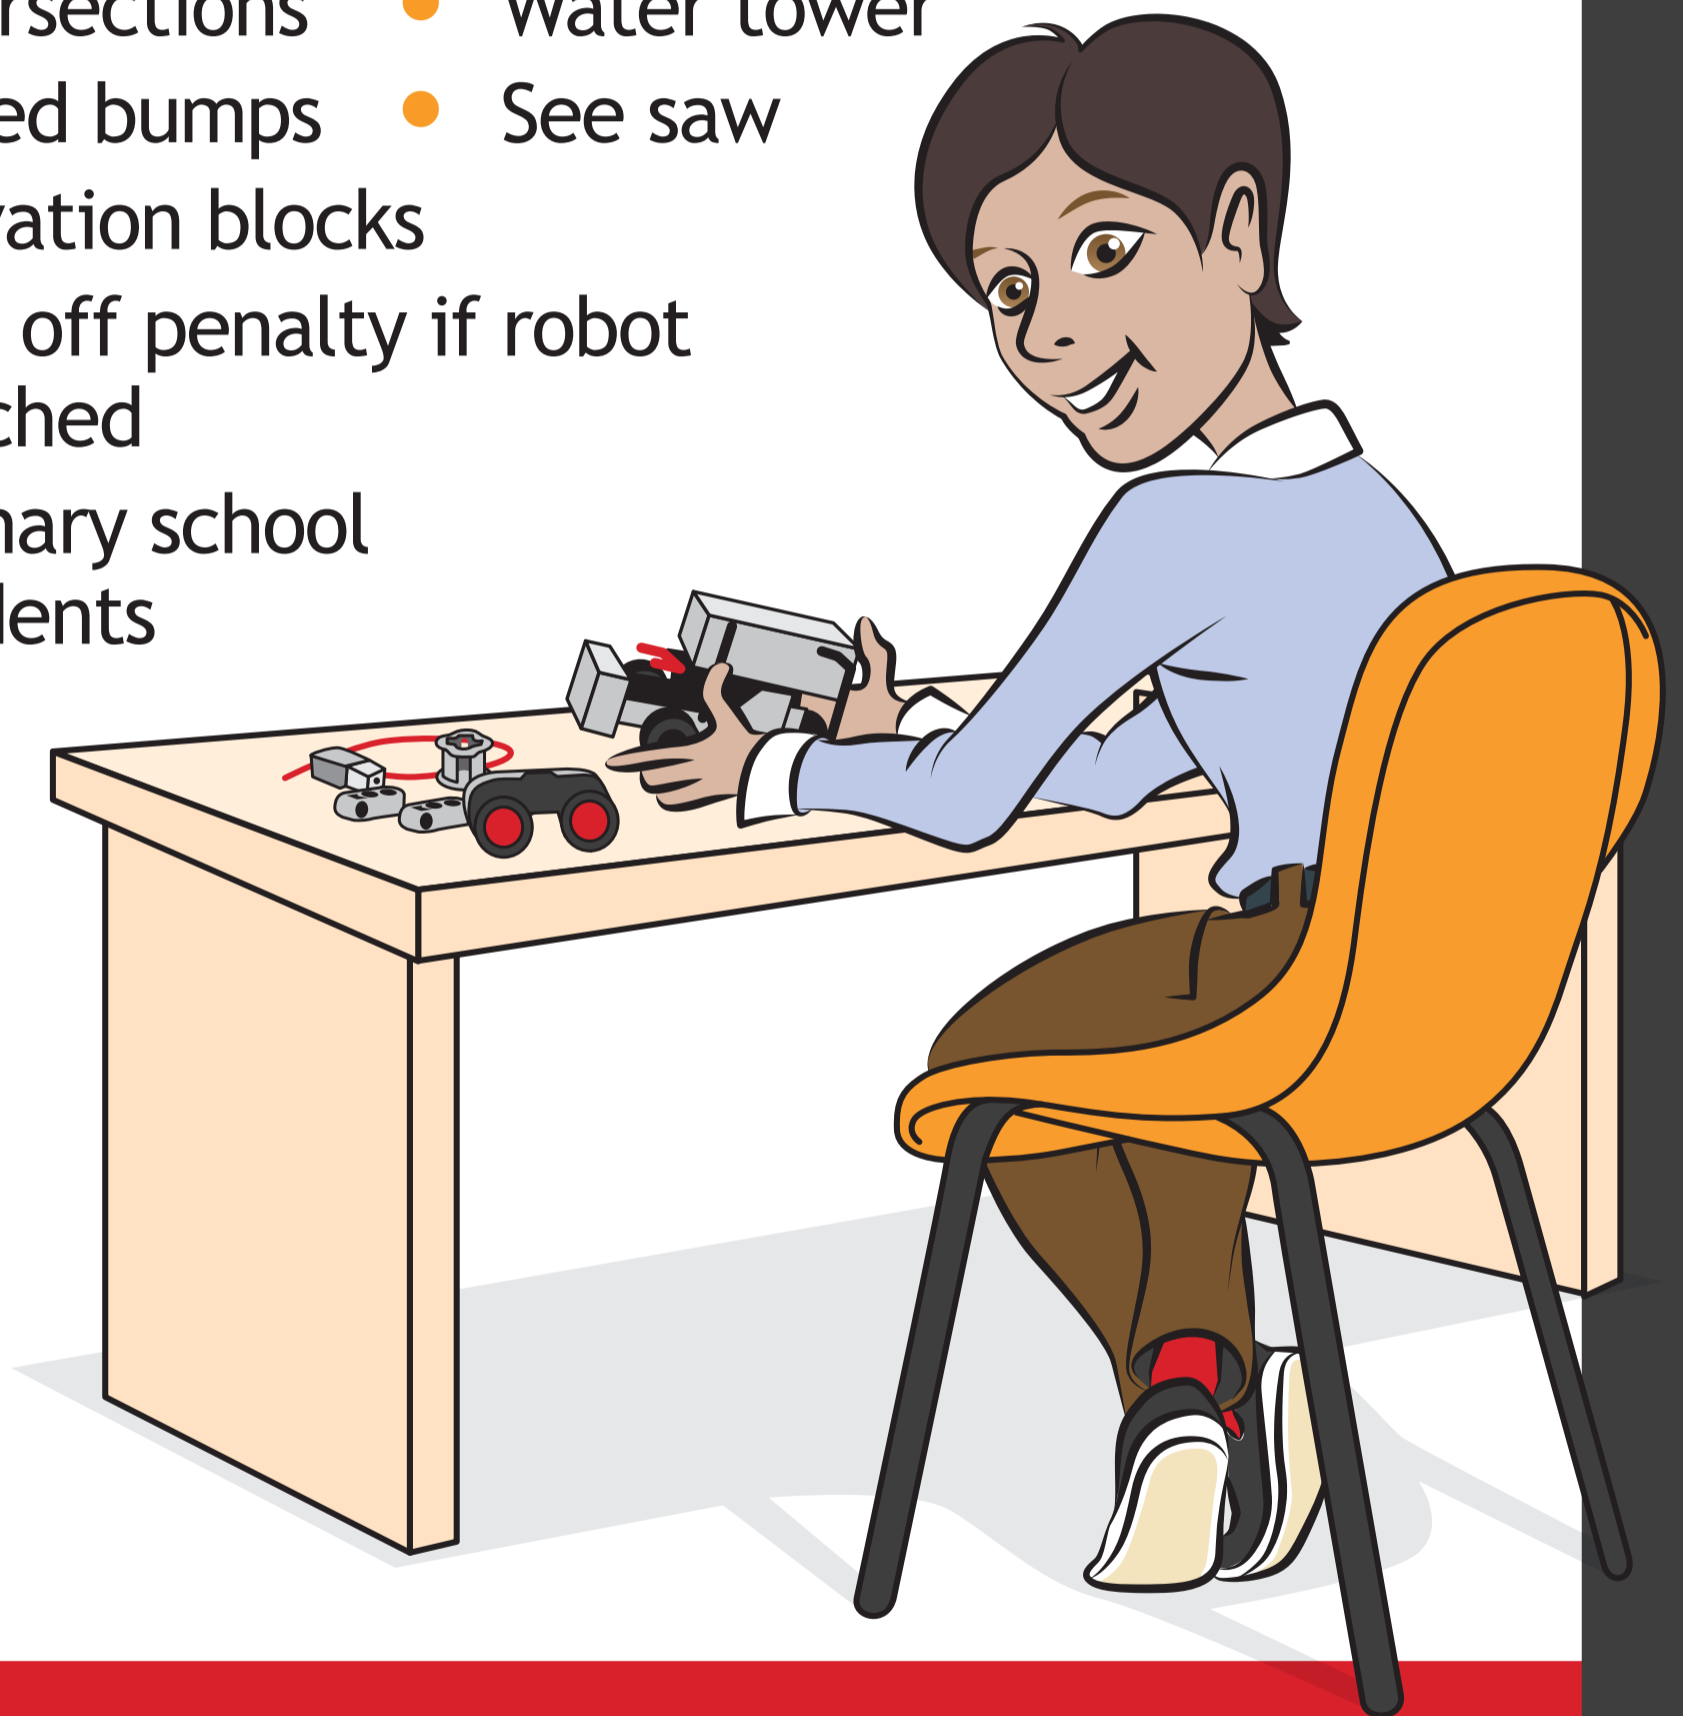

Robocup: Primary Rescue

Riley Rover Rescue plus:

- 180mm (small) doorway
- Any hardware or software
- Intersections
- Water tower
- Speed bumps
- See saw
- Elevation blocks
- One off penalty if robot touched
- Primary school students

[ClubEngineer.org/Rescue](https://clubengineer.org/Rescue)

The magic is in the code